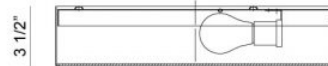

Ø16 1/2"

M12703WH

SPECIFICATION SHEET

Finish	White
Dimension	Ø16 1/2" x 3 1/2"H
Lamping	3 x 60W Medium Base-E26 120V
Location	Dry
Warranty	1 year fixture warranty